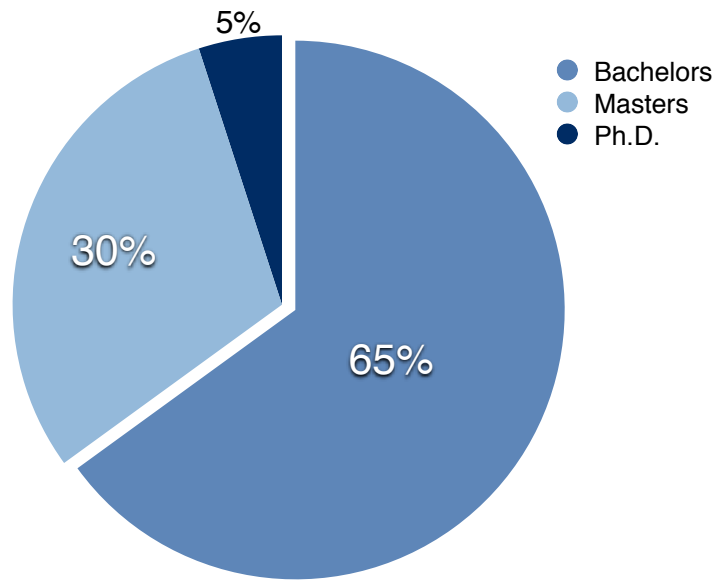

**HIGHEST DEGREE ATTAINMENT
MSA CLASS OF 2012**