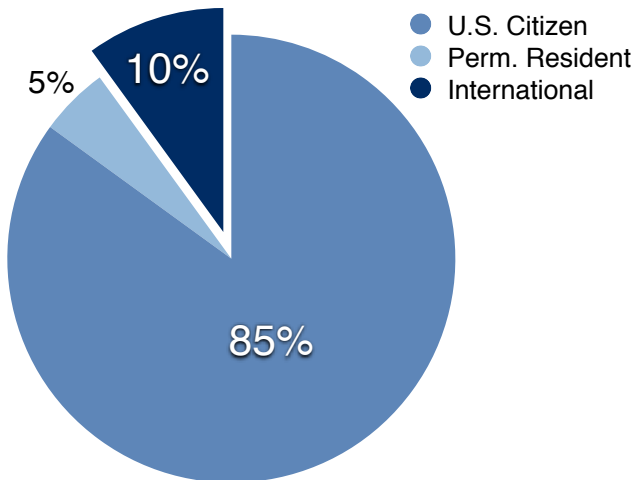

BASIC DEMOGRAPHICS – MSA CLASS OF 2011

RESIDENCY

GENDER

CITIZENSHIP

MINORITY STUDENTS

AGE DISTRIBUTION – MSA CLASS OF 2011

ADMISSIONS FUNNEL – MSA CLASS OF 2011

**UNDERGRADUATE SCHOOLS ATTENDED
MSA CLASS OF 2011**

Bangalore University, India
Beijing University of Technology, China
Istanbul Technical University, Turkey
ITESM Monterrey, Mexico
Lawrence University
Madras University, India
Meredith College
Millersville University
National Institute of Technology Jalandhar
NC State University
Shanghai University, China
University of Akron
University of Georgia
University of North Carolina Chapel Hill
University of North Carolina Greensboro
University of North Carolina Wilmington
University of Washington
Wayne State University
Western Carolina University
Western Illinois University
Western Kentucky University
Zhejiang University, China