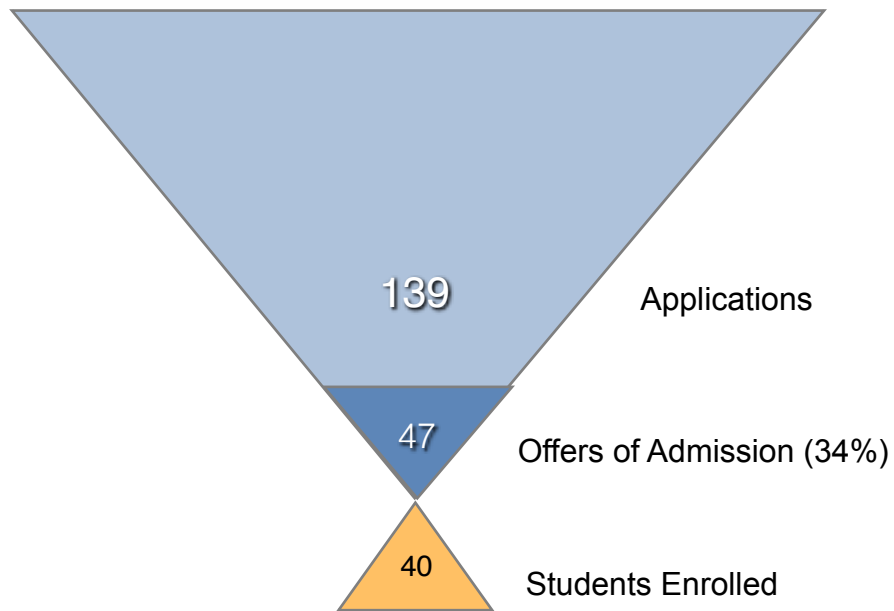

BASIC DEMOGRAPHICS – MSA CLASS OF 2011

RESIDENCY

GENDER

CITIZENSHIP

MINORITY STUDENTS

AGE DISTRIBUTION – MSA CLASS OF 2011

ADMISSIONS FUNNEL – MSA CLASS OF 2011

**UNDERGRADUATE SCHOOLS ATTENDED
MSA CLASS OF 2011**

Bangalore University, India
Beijing University of Technology, China
Istanbul Technical University, Turkey
ITESM Monterrey, Mexico
Lawrence University
Madras University, India
Meredith College
Millersville University
National Institute of Technology Jalandhar
NC State University
Shanghai University, China
University of Akron
University of Georgia
University of North Carolina Chapel Hill
University of North Carolina Greensboro
University of North Carolina Wilmington
University of Washington
Wayne State University
Western Carolina University
Western Illinois University
Western Kentucky University
Zhejiang University, China