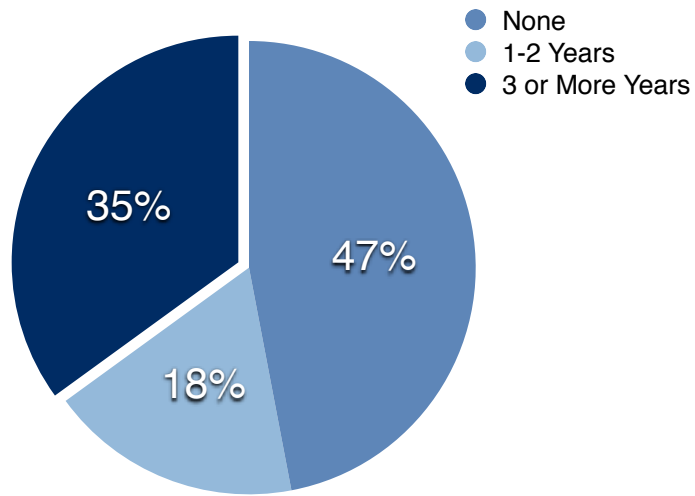

Bangalore University, India
Beijing University of Technology, China
Istanbul Technical University, Turkey
ITESM Monterrey, Mexico
Lawrence University
Madras University, India
Meredith College
Millersville University
National Institute of Technology Jalandhar
NC State University
Shanghai University, China
University of Akron
University of Georgia
University of North Carolina Chapel Hill
University of North Carolina Greensboro
University of North Carolina Wilmington
University of Washington
Wayne State University
Western Carolina University
Western Illinois University
Western Kentucky University
Zhejiang University, China

COUNTRIES OF ORIGIN MSA CLASS OF 2011

- China
- India
- Mexico
- Turkey
- U.S.A.

**PRIOR WORK EXPERIENCE
MSA CLASS OF 2011**

ADMISSIONS TIMETABLE – MSA CLASS OF 2012	
Applications open	June 1
1st round decisions by:	December 1
International student application deadline:	December 15
2nd round application deadline:	February 1
2nd round decisions completed:	March 15
Final round application deadline:	April 1
Final round decisions completed:	May 15
Program begins:	June 2011