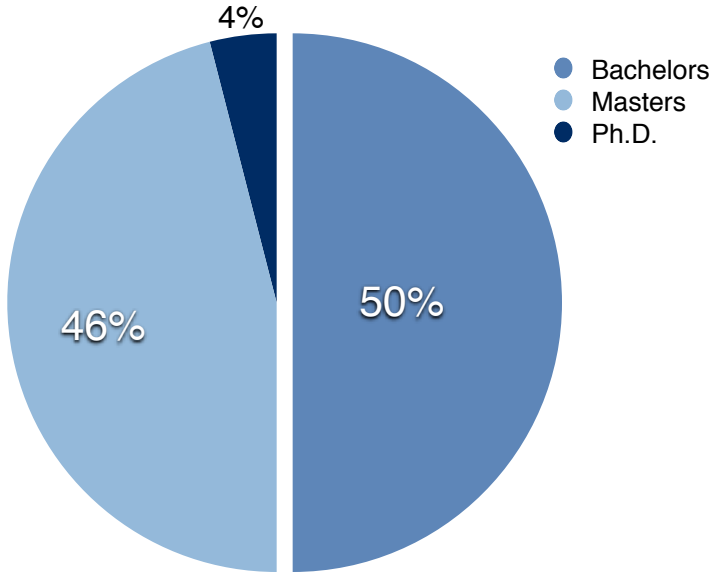

**HIGHEST DEGREE ATTAINMENT
MSA CLASS OF 2008**